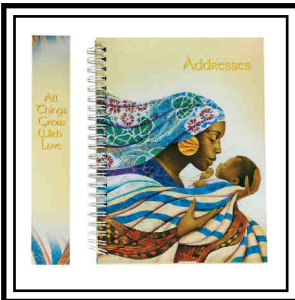

# 2010 Gift Selection\*

(\*A small sample of our great gifts!)

Love Frame

Dolphin Pillow

Heart Necklace

Red Wings Fan Flag

America Heart Plaque

U of M/MSU Pennant

Address Book

Dad Mug

Snowman Shelf Sitter

Angel Windchime

Mom Mug

Puppy Pen Holder

Glitter Lamp

Bear Photo Album

Baby's 1st Christmas Ornament

Dog Leash Holder

I Love Grandma Crystal Heart

Holiday Cross Stitch

Soccer Ball

U of M/MSU Coin Holder Keychain

Earrings

Football Snack Plate